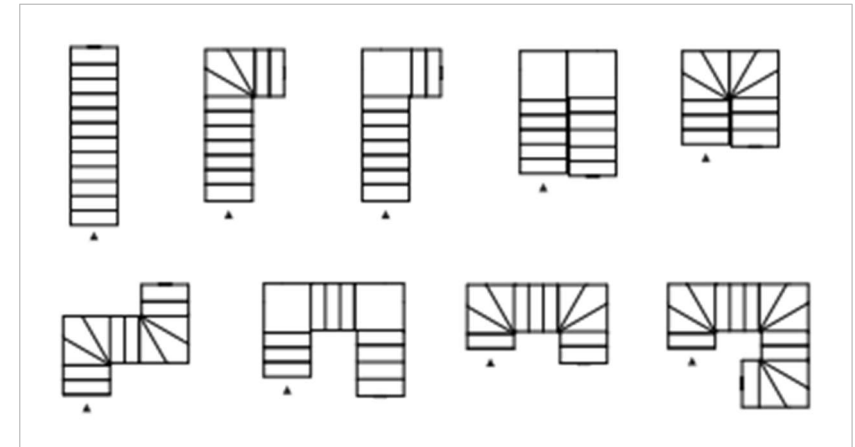

Urban ... exterior elegance

At last, a stylish galvanised straight staircase to use outdoors! The Urban Exterior Staircase is not just a straight staircase but there are nine options for different configurations with quarter turns, half turns and more, making this staircase very adaptable and a great feature on the outside of your home.

The Urban is made to order in two widths - 800mm and 900mm and the treads are already drilled for drainage and safety. It is made with hot dipped galvanised steel for robust exterior use. The handrail is grey textured PVC for safe and comfortable use.