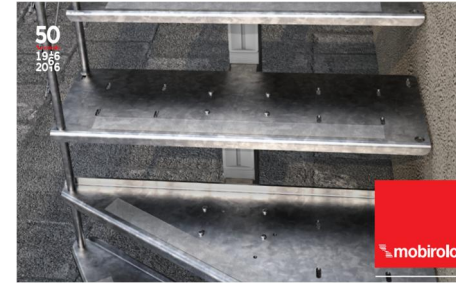

Urban ... exterior elegance

At last, a stylish galvanised straight staircase to use outdoors! The Urban Exterior Staircase is not just a straight staircase but there are nine options for different configurations with quarter turns, half turns and more, making this staircase very adaptable and a great feature on the outside of your home.

The Urban is made to order in any width from 800mm to 900mm and the treads are already drilled for drainage and safety. It is made with hot dipped galvanised steel for robust exterior use. The handrail is grey textured PVC for safe and comfortable use.

If you'd like a quotation, please just give us a call on: 01380 723533 or email info@thestaircasepeople.co.uk.

The Urban has two balustrade designs:

- Urban FX with vertical galvanised steel posts supporting seven rows of horizontal stainless steel cables (see above right)
- Urban C with two vertical galvanised steel balusters per tread (see above left)