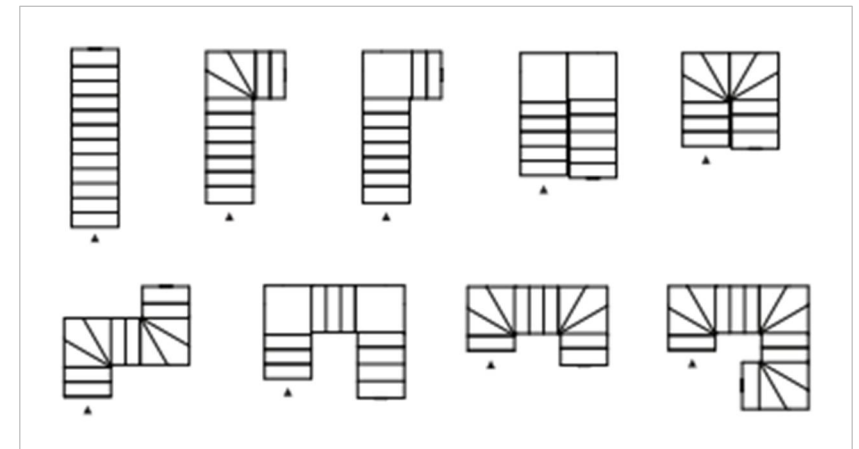

Urban ... exterior elegance

At last, a stylish galvanised straight staircase to use outdoors! The Urban Exterior Staircase is not just a straight staircase but there are nine options for different configurations with quarter turns, half turns and more, making this staircase very adaptable and a great feature on the outside of your home.

The Urban is made to order in any width from 800mm to 900mm and the treads are already drilled for drainage and safety. It is made with hot dipped galvanised steel for robust exterior use. The handrail is grey textured PVC for safe and comfortable use.