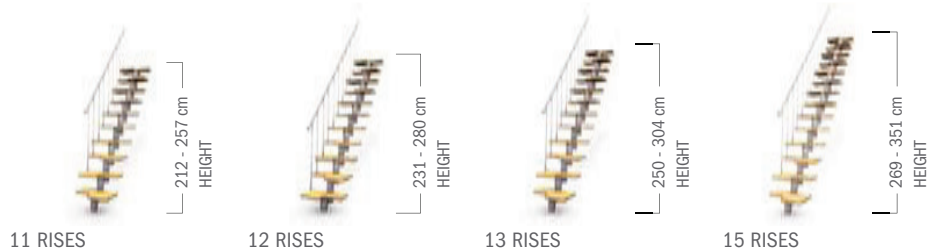

Magia30

Magia30 is made up of 11, 12, 13 or 15 rises and a railing on one side. To build a **Magia30** with 14 rises (13 treads) for a height from 269 to 326 cm, you need to buy a **Magia30**

with 15 rises (14 treads) and eliminate one tread at the time of installation. The maximum height of the staircase is 351 cm.

COLOURS AND FINISHES

WOOD COLOURS: LIGHT OR CHERRY

METAL COLOURS: IRON GREY OR WHITE

COMPOSITION KIT

OPTIONAL BALUSTRADE MAGIA 120 cm

OPTIONAL EXTERNAL RAILING

METAL COLOUR	IRON GREY	WHITE
BALUSTRADE MAGIA 120 cm	K26050000	K26049000
EXTERNAL RAILING MAGIA30	K22018000	K22017000

WIDTH 59

WOOD COLOUR	LIGHT	LIGHT	CHERRY	CHERRY
METAL COLOUR	IRON GREY	WHITE	IRON GREY	WHITE
*HEIGHT 212 - 257 cm 11 RISES	K22003000	K22001000	K22004000	K22002000
*HEIGHT 231 - 280 cm 12 RISES	K22007000	K22005000	K22008000	K22006000
*HEIGHT 250 - 304 cm 13 RISES	K22011000	K22009000	K22012000	K22010000
*HEIGHT 269 - 351 cm 15 RISES	K22015000	K22013000	K22016000	K22014000

Tips

Magia30

The dimensions indicated in the following configurations include the minimum distance of 2 cm to be left from any wall.

11 RISES

12 RISES

13 RISES

15 RISES

Legend: