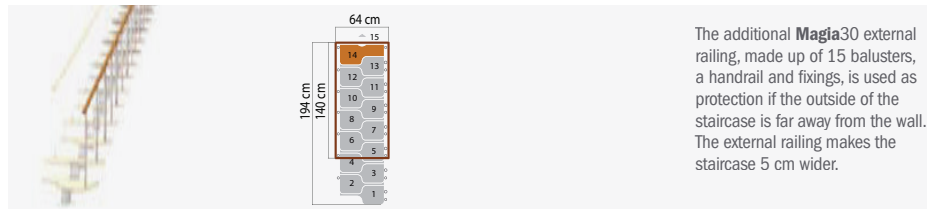

Magia30

Magia30 is made up of 11, 12, 13 or 15 rises and a railing on one side. To build a **Magia30** with 14 rises (13 treads) for a height from 269 to 326 cm, you need to buy a **Magia30**

with 15 rises (14 treads) and eliminate one tread at the time of installation. The maximum height of the staircase is 351 cm.

COLOURS AND FINISHES

WOOD COLOURS: LIGHT OR CHERRY

METAL COLOURS: IRON GREY OR WHITE

COMPOSITION KIT

OPTIONAL BALUSTRADE MAGIA 120 cm

OPTIONAL EXTERNAL RAILING

METAL COLOUR	IRON GREY	WHITE
BALUSTRADE MAGIA 120 cm	K26050000	K26049000
EXTERNAL RAILING MAGIA30	K22018000	K22017000

WIDTH 59

WOOD COLOUR	LIGHT	LIGHT	CHERRY	CHERRY
METAL COLOUR	IRON GREY	WHITE	IRON GREY	WHITE
*HEIGHT 212 - 257 cm 11 RISES	K22003000	K22001000	K22004000	K22002000
*HEIGHT 231 - 280 cm 12 RISES	K22007000	K22005000	K22008000	K22006000
*HEIGHT 250 - 304 cm 13 RISES	K22011000	K22009000	K22012000	K22010000
*HEIGHT 269 - 351 cm 15 RISES	K22015000	K22013000	K22016000	K22014000