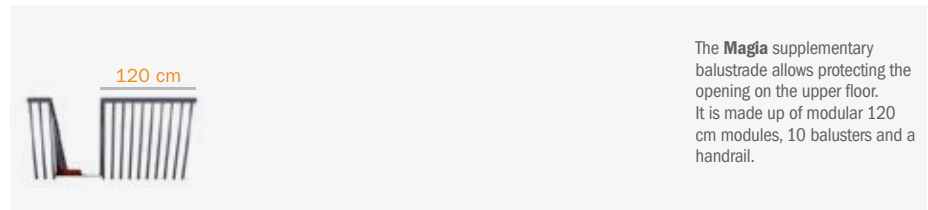

Magia30

Magia30 is made up of 11, 12, 13 or 15 rises and a railing on one side. To build a **Magia30** with 14 rises (13 treads) for a height from 269 to 326 cm, you need to buy a **Magia30**

with 15 rises (14 treads) and eliminate one tread at the time of installation. The maximum height of the staircase is 351 cm.

COLOURS AND FINISHES

WOOD COLOURS: LIGHT OR CHERRY

METAL COLOURS: IRON GREY OR WHITE

COMPOSITION KIT

OPTIONAL BALUSTRADE MAGIA 120 cm

OPTIONAL EXTERNAL RAILING

METAL COLOUR	IRON GREY	WHITE
BALUSTRADE MAGIA 120 cm	K26050000	K26049000
EXTERNAL RAILING MAGIA30	K22018000	K22017000

WIDTH 59

WOOD COLOUR	LIGHT	LIGHT	CHERRY	CHERRY
METAL COLOUR	IRON GREY	WHITE	IRON GREY	WHITE
*HEIGHT 212 - 257 cm 11 RISES	K22003000	K22001000	K22004000	K22002000
*HEIGHT 231 - 280 cm 12 RISES	K22007000	K22005000	K22008000	K22006000
*HEIGHT 250 - 304 cm 13 RISES	K22011000	K22009000	K22012000	K22010000
*HEIGHT 269 - 351 cm 15 RISES	K22015000	K22013000	K22016000	K22014000