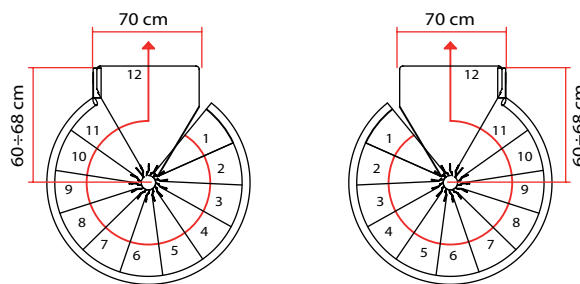

Clip

STEEL COLOURS	WHITE 9010	BLUE 5023	GREEN 6033	ORANGE 2000	VIOLET 4005
*HEIGHT 215 ÷ 275 cm 11 RISES	K38001000	K38003000	K38007000	K38009000	K38011000
*HEIGHT 234 ÷ 300 cm 12 RISES	K38013000	K38014000	K38015000	K38016000	K38017000
*HEIGHT 254 ÷ 325 cm 13 RISES	K38018000	K38019000	K38020000	K38021000	K38022000
*HEIGHT 273 ÷ 350 cm 14 RISES	K38023000	K38024000	K38025000	K38026000	K38027000

Important!

* If the height you measured appears in more than one row, we advise you to select the larger number of rises as this will make it more comfortable to walk up and down the stairs. Check that the number of rises selected fit in your stairwell referring to the plans.

Choose your rotation.

Clip

The configurations shown below will help you determine the direction of rotation and the starting point of the staircase based on the diameters and number of rises. The opening in the floor must be be at least 5 cm larger than the diameter of the staircase. If the first tread from the bottom is not accessible, try (if possible) moving the landing point, or inverting the direction of rotation, or adding or removing rises.

11 RISES

∅ 120 cm

12 RISES

∅ 120 cm

13 RISES

∅ 120 cm

14 RISES

∅ 120 cm