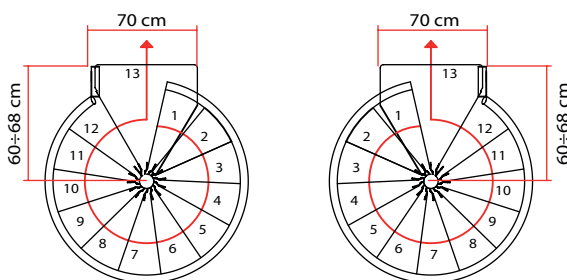

Clip

STEEL COLOURS	WHITE 9010	BLUE 5023	GREEN 6033	ORANGE 2000	VIOLET 4005
*HEIGHT 215 ÷ 275 cm 11 RISES	K38001000	K38003000	K38007000	K38009000	K38011000
*HEIGHT 234 ÷ 300 cm 12 RISES	K38013000	K38014000	K38015000	K38016000	K38017000
*HEIGHT 254 ÷ 325 cm 13 RISES	K38018000	K38019000	K38020000	K38021000	K38022000
*HEIGHT 273 ÷ 350 cm 14 RISES	K38023000	K38024000	K38025000	K38026000	K38027000

Choose your rotation.

Clip

The configurations shown below will help you determine the direction of rotation and the starting point of the staircase based on the diameters and number of rises. The opening in the floor must be be at least 5 cm larger than the diameter of the staircase. If the first tread from the bottom is not accessible, try (if possible) moving the landing point, or inverting the direction of rotation, or adding or removing rises.

11 RISES

∅ 120 cm

12 RISES

∅ 120 cm

13 RISES

∅ 120 cm

14 RISES

∅ 120 cm