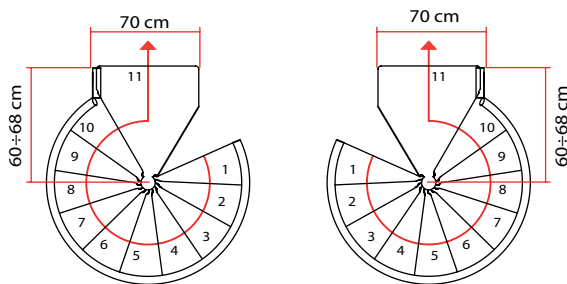

STEEL COLOURS	WHITE 9010	BLUE 5023	GREEN 6033	ORANGE 2000	VIOLET 4005
BALUSTRADE CLIP 120 cm	K38030000	K38031000	K38033000	K38034000	K38035000
RISER BAR KIT - 11 RISES	K38036000	K38037000	K38038000	K38039000	K38040000
RISER BAR KIT - 1 RISE	K38041000	K38042000	K38043000	K38044000	K38045000

Clip

STEEL COLOURS	WHITE 9010	BLUE 5023	GREEN 6033	ORANGE 2000	VIOLET 4005
*HEIGHT 215 ÷ 275 cm 11 RISES	K38001000	K38003000	K38007000	K38009000	K38011000
*HEIGHT 234 ÷ 300 cm 12 RISES	K38013000	K38014000	K38015000	K38016000	K38017000
*HEIGHT 254 ÷ 325 cm 13 RISES	K38018000	K38019000	K38020000	K38021000	K38022000
*HEIGHT 273 ÷ 350 cm 14 RISES	K38023000	K38024000	K38025000	K38026000	K38027000

Important!

* If the height you measured appears in more than one row, we advise you to select the larger number of rises as this will make it more comfortable to walk up and down the stairs. Check that the number of rises selected fit in your stairwell referring to the plans.

Choose your rotation.

Clip

The configurations shown below will help you determine the direction of rotation and the starting point of the staircase based on the diameters and number of rises. The opening in the floor must be be at least 5 cm larger than the diameter of the staircase. If the first tread from the bottom is not accessible, try (if possible) moving the landing point, or inverting the direction of rotation, or adding or removing rises.

11 RISES

∅ 120 cm