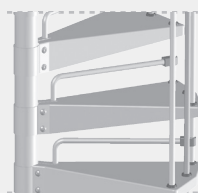

Clip

Clip is composed of 11, 12, 13 or 14 rises complete with railing. The maximum height of the staircase is 350 cm. The staircase is characterized by a landing which allows the staircases to be fitted to openings of any shape or size.

NO OPENING

SQUARE OPENING

ROUND OPENING

The **Clip** optional balustrade allows protecting the opening on the upper floor. It is composed of modular 120 cm modules, 10 balusters and handrail. The balustrade can also assume a circular shape

OPTIONAL RISER BAR

It allows to reduce the space between treads to prevent children from falling.

OPTIONAL CHILD PROTECTION GATE

Kalypto is a safety accessory to prevent children under the age of 24 months from climbing up and down the stairs on their own. It is made up of a sheet stretched over a rigid tubular frame and plastic joints to fasten the

gate to the railing. It is 82 cm long and 73.5 cm high and can be shortened down to 54 cm to adapt to the staircase dimensions. Suitable for indoor use.

Optional **(a)**: The optional wall fitting allows installing Kalypto also where there are rigid walls (doors or corridors) or where there are no balusters to which to fit it.