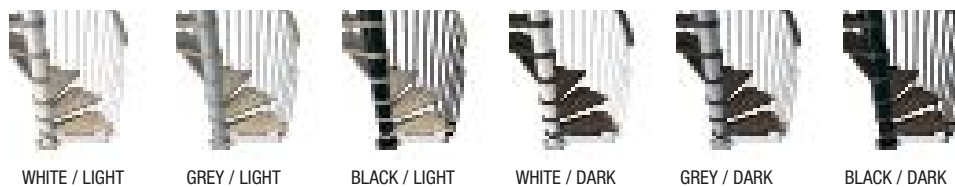

KLAN STAIRCASE + **SUPPLEMENTARY ITEMS**

STAIRCASE HEIGHT	N° RISES		+ N° RISES	+ N° COLUMNS	+ N° HANDRAILS	+ N° BALUSTRADES
From 210 to 235	(13 - 3) = 10	+		1*		
From 231 to 258	(13 - 2) = 11	+		1*		
From 253 to 282	(13 - 1) = 12					
From 274 to 306	KLAN = 13					
From 296 to 330	(13 + 1) = 14	+	1			
From 317 to 353	(13 + 2) = 15	+	2	2*	1	
From 338 to 377	(13 + 3) = 16	+	3	1	1	

Rise adjustable from 21 to 23.5 cm

* Replaces the existing 125 cm column in the KLAN staircase.

Klan, the colors of the steel and the shades of the wood.

WHITE / LIGHT

GREY / LIGHT

BLACK / LIGHT

WHITE / DARK