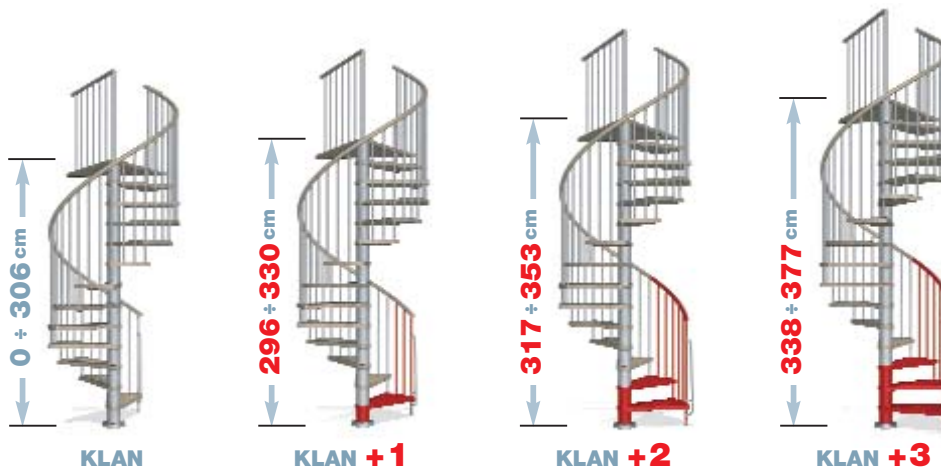

If you add or subtract rises to the staircase, you must purchase supplementary **82 cm column** modules. (Tab. 1).

If two or more rises are added to the staircase you must purchase supplementary **120 cm HANDRAIL** modules (Tab. 1).

The supplementary **BALUSTRADE** is necessary to protect the upper floor aperture. It comes in 120 cm modules comprising 10 balusters, handrail and fixings.

The balustrade can also assume a circular shape.

By purchasing one or more supplementary **RISES**, the height of the staircase can reach 377 cm. Supplementary rises consist of structure, tread and balusters.