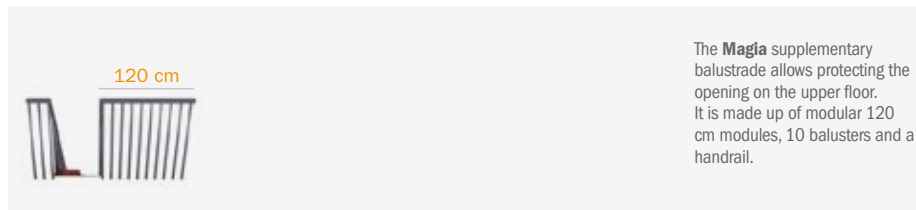

OPTIONAL BALUSTRADE MAGIA 120 cm