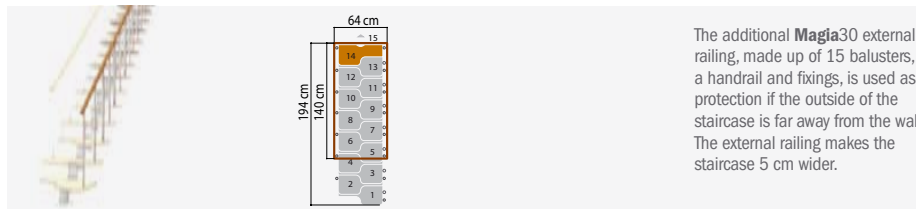

OPTIONAL EXTERNAL RAILING

METAL COLOUR	IRON GREY	WHITE
BALUSTRADE MAGIA 120 cm	K26050000	K26049000
EXTERNAL RAILING MAGIA30	K22018000	K22017000