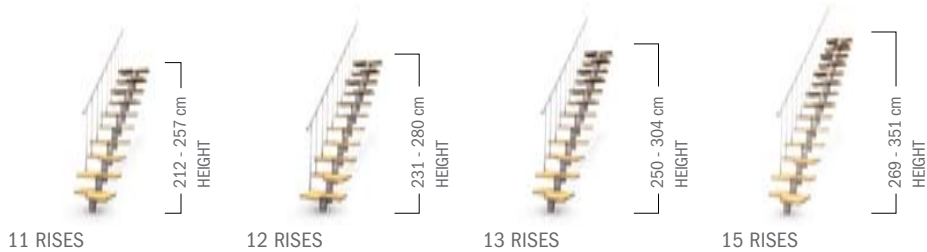

# Magia30

Magia30 is made up of 11, 12, 13 or 15 rises and a railing on one side. To build a **Magia30** with 14 rises (13 treads) for a height from 269 to 326 cm, you need to buy a **Magia30**

with 15 rises (14 treads) and eliminate one tread at the time of installation. The maximum height of the staircase is 351 cm.

## COLOURS AND FINISHES

WOOD COLOURS: LIGHT OR CHERRY

METAL COLOURS: IRON GREY OR WHITE

## OPTIONAL BALUSTRADE MAGIA 120 cm

**WIDTH 59**

|                                      |                  |                  |                  |                  |
|--------------------------------------|------------------|------------------|------------------|------------------|
| <b>WOOD COLOUR</b>                   | LIGHT            | LIGHT            | CHERRY           | CHERRY           |
| <b>METAL COLOUR</b>                  | IRON GREY        | WHITE            | IRON GREY        | WHITE            |
| *HEIGHT 212 - 257 cm <b>11 RISES</b> | <b>K22003000</b> | <b>K22001000</b> | <b>K22004000</b> | <b>K22002000</b> |
| *HEIGHT 231 - 280 cm <b>12 RISES</b> | <b>K22007000</b> | <b>K22005000</b> | <b>K22008000</b> | <b>K22006000</b> |
| *HEIGHT 250 - 304 cm <b>13 RISES</b> | <b>K22011000</b> | <b>K22009000</b> | <b>K22012000</b> | <b>K22010000</b> |
| *HEIGHT 269 - 351 cm <b>15 RISES</b> | <b>K22015000</b> | <b>K22013000</b> | <b>K22016000</b> | <b>K22014000</b> |